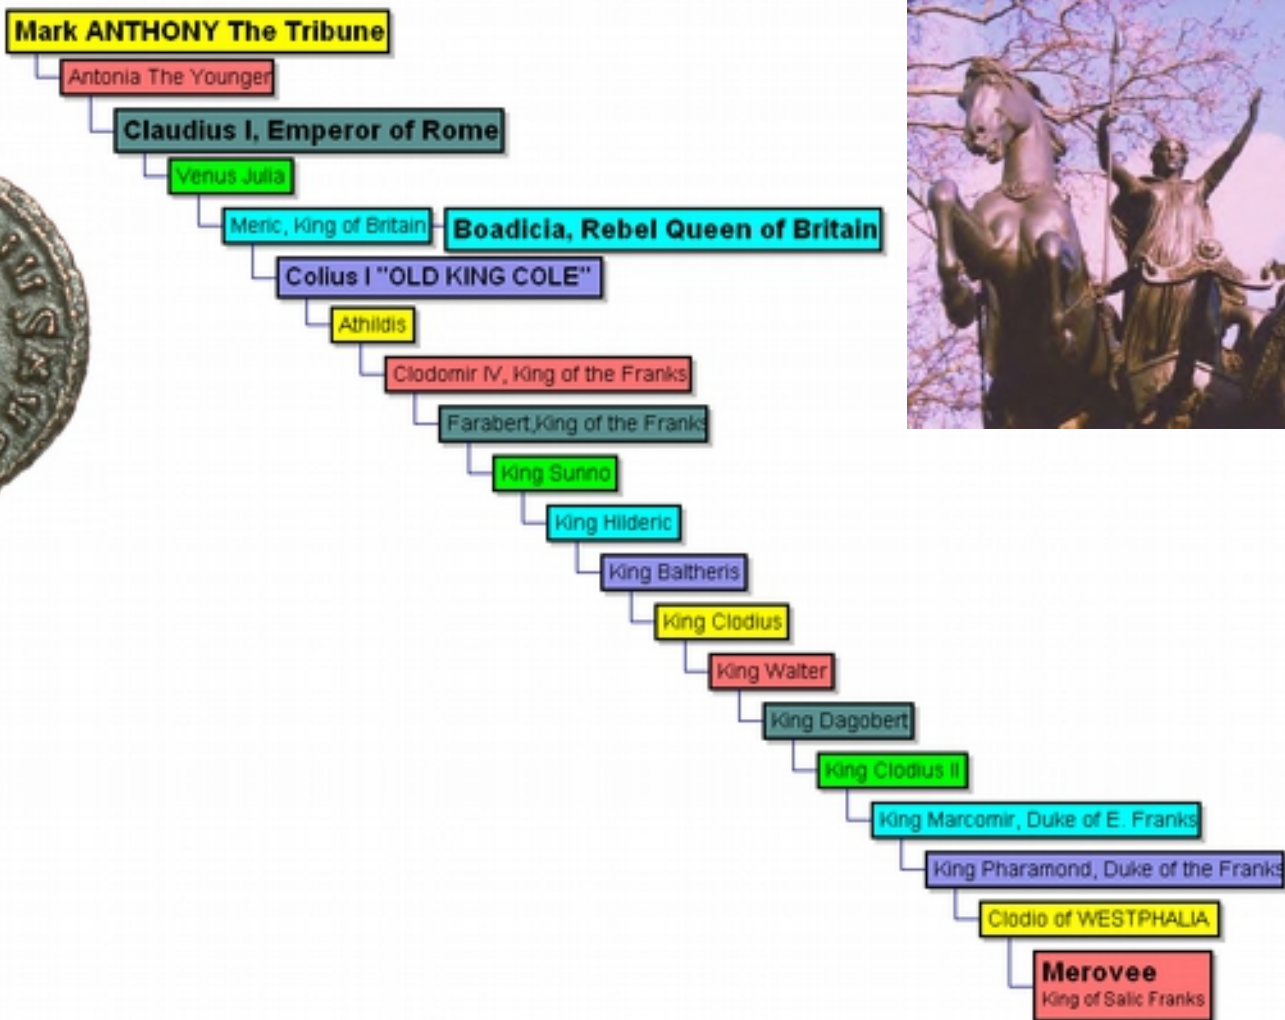

Examples of Jaipu

Earlier Generation

1st borne son

1st borne great grandson

1st borne great, great grandson

1st borne great, great, great grandson

Later Generation

The earliest forms of Jaipu go back to the Shang Dynasty (1520-1028 BCE)

The 20th Century was tough on mankind and tough on genealogy

The worst offender was **China**

WANTED

Chairman Mao Tse Tung

**Mass Murder, Genocide, Conspiracy, Torture,
Arson, Crimes Against Genealogy**

(7) Temptations of the Gods

**The Order of the Merovingian
Dynasty drives genealogy
almost as far back as
possible: 456 AD**

The Society of Saints & Sinners now drives legit genealogy back to St. Gregory of Armenia, 257—331 AD

From Merovee to Mark Anthony

Gaius ANTONIUS "The Orator"

Marcus ANTONIUS ("CRETICUIS")

Mark ANTHONY The Tribune

Let's Recap Your Genealogy

CHAOS

You

A diagram illustrating a concept in genealogy. At the bottom center, there is a small light blue rectangular box containing the word "You". A thin black arrow points vertically upwards from the top of this box to the bottom edge of a large black rectangle that occupies most of the page. Inside the black rectangle, the word "CHAOS" is written in large, bold, white, rounded letters.