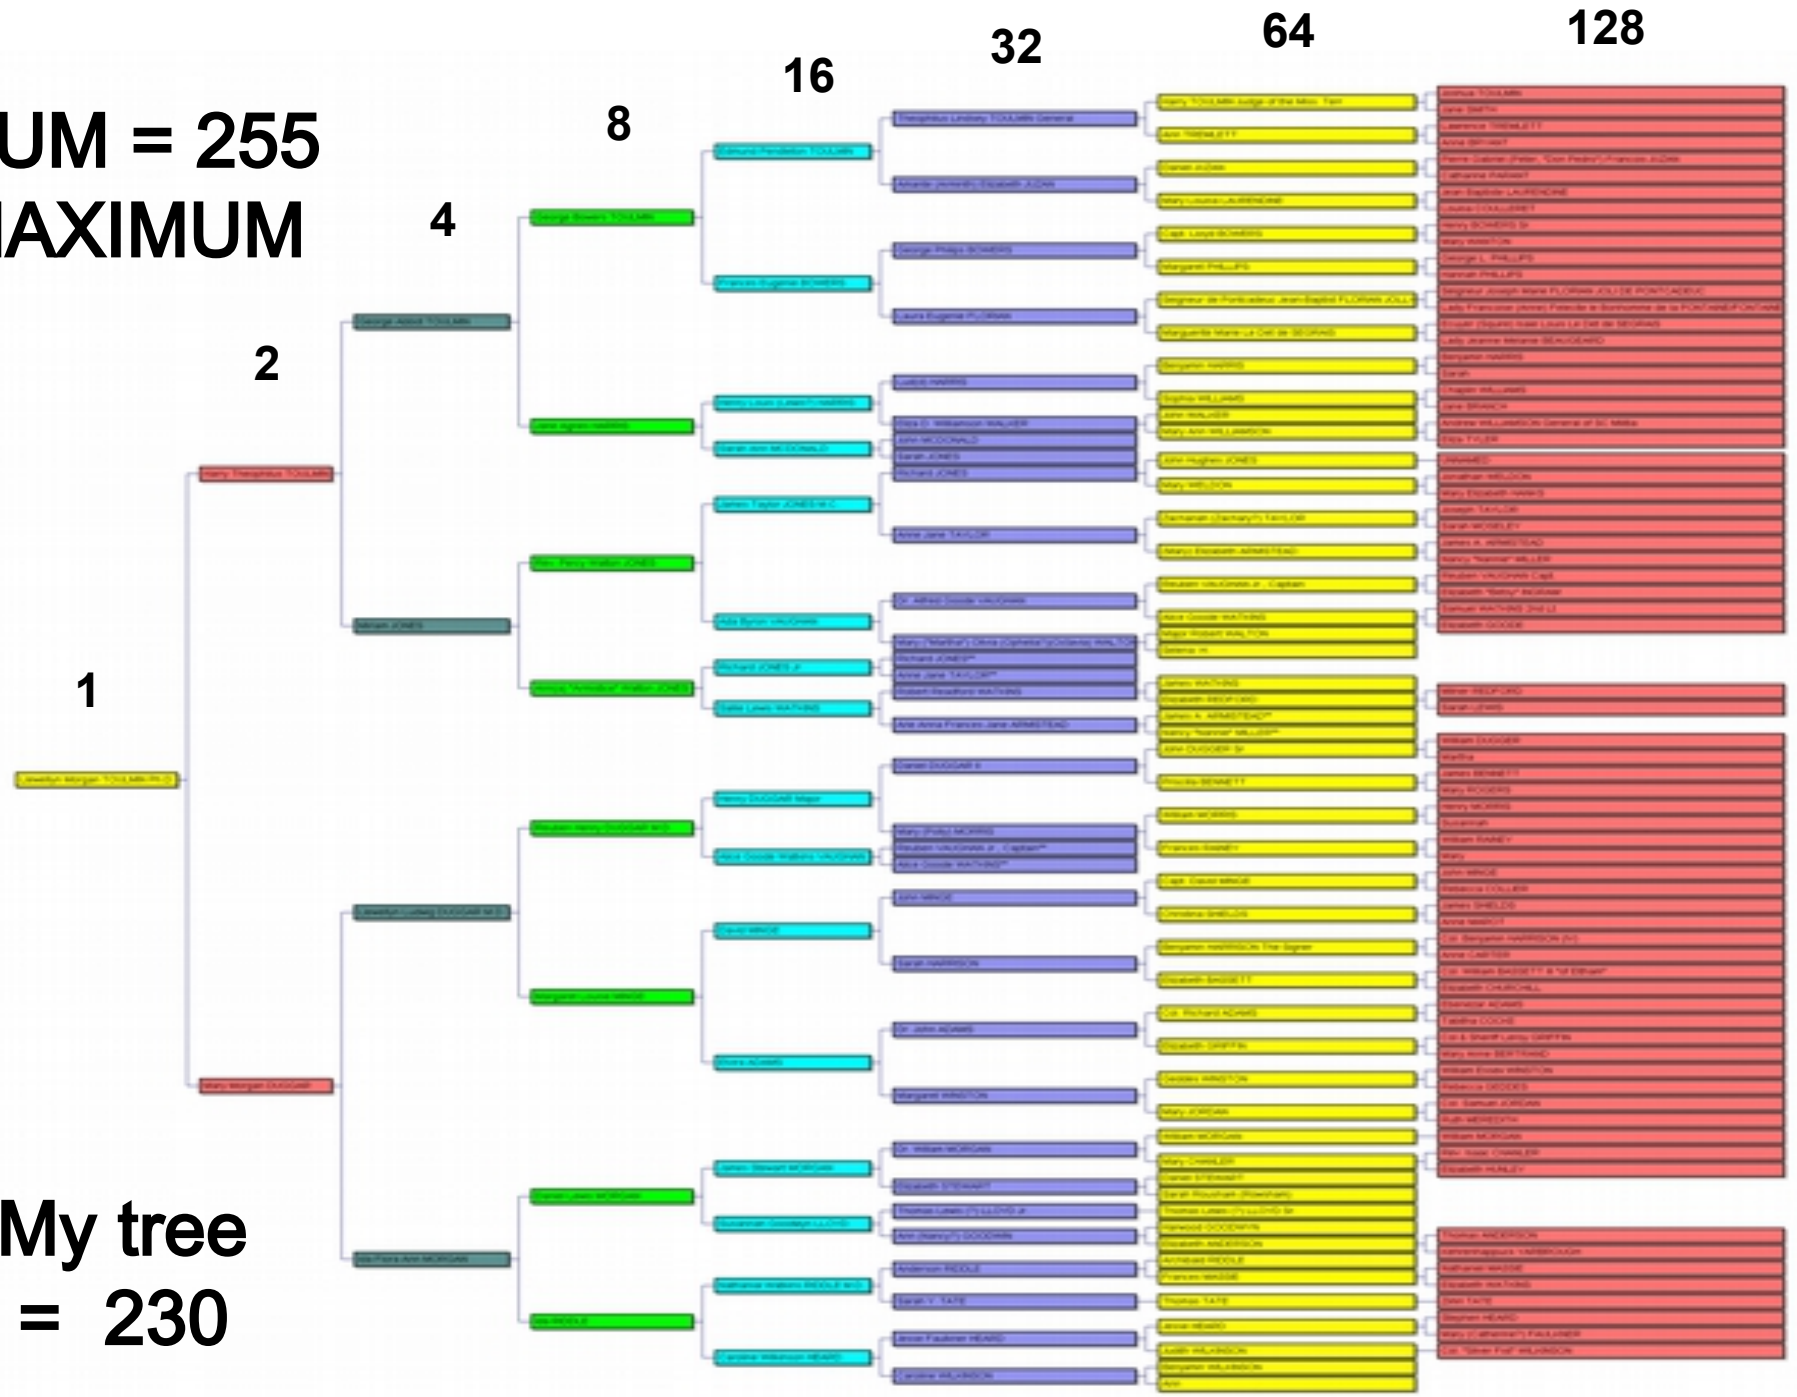

CRIMES

**AGAINST HISTORY
& GENEALOGY**

Lew Toulmin

2012

TODAY WE WILL COVER 7 TOPICS

1. Fraud in Myanmar
2. Destruction of the Royal Library at Alexandria
3. Sherman's March & Other Courthouse Fires
4. Theft of a Courthouse
5. Explosion at Dublin's
Four Courts
6. The Greatest Genealogical
Criminal of All
7. Temptations of the Gods

(1) FRAUD IN

BAGAN: 8th Wonder?

SUM = 255
MAXIMUM

My tree
= 230

WANTED

Sr. Gen. Than Shwe
Head of Burmese Military

Corruption

Drug Running

WANTED?

**JULIUS
CAESAR**

47 BCE

**PATRIARCH
THEOPHILUS
OF ALEXANDRIA**

391 CE

**Gen. Amr bin
Al As**

640 CE

**ARSON, DESTRUCTION OF GOV'T RECORDS,
GROSS NEGLIGENCE, CRIMES AGAINST GENEALOGY**