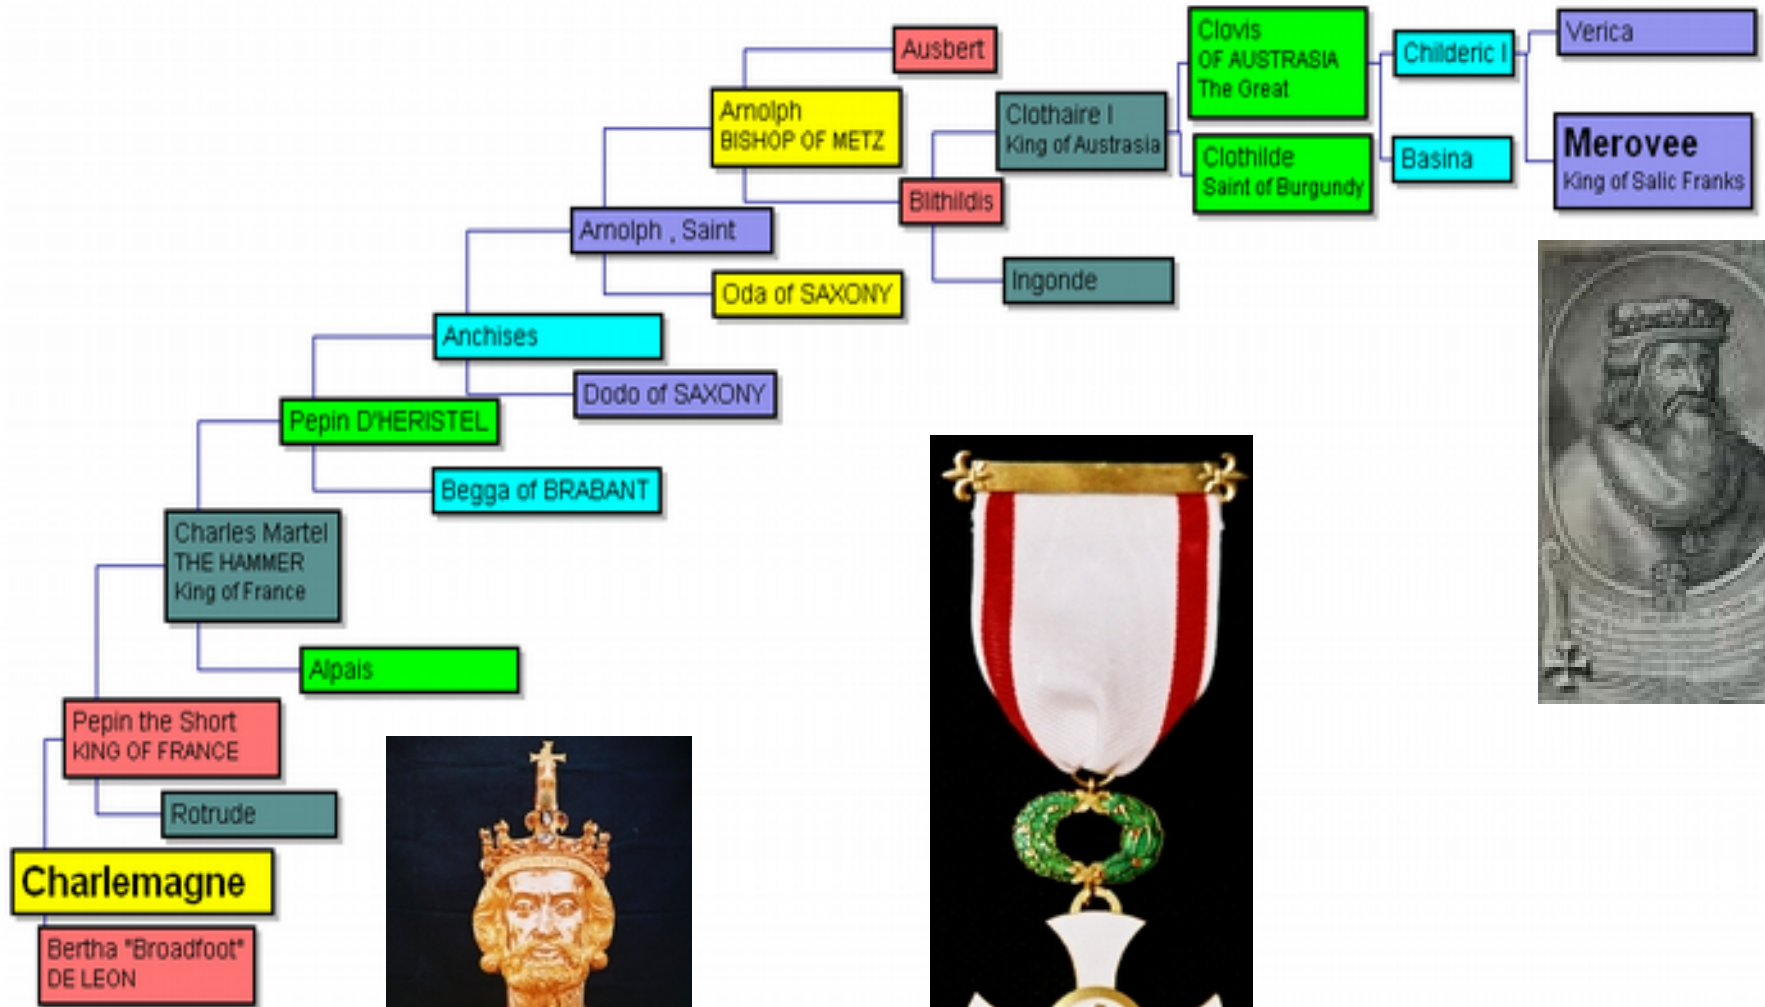

Examples of Jaipu

Earlier Generation

1st borne son

1st borne great grandson

1st borne great, great grandson

1st borne great, great, great grandson

Later Generation

The earliest forms of Jaipu go back to the Shang Dynasty (1520-1028 BCE)

The 20th Century was tough on mankind and tough on genealogy

The worst offender was **China**

WANTED

Chairman Mao Tse Tung

**Mass Murder, Genocide, Conspiracy, Torture,
Arson, Crimes Against Genealogy**

(7) Temptations of the Gods

**The Order of the Merovingian
Dynasty drives genealogy
almost as far back as
possible: 456 AD**

The Society of Saints & Sinners now drives legit genealogy back to St. Gregory of Armenia, 257—331 AD

From Merovee to Mark Anthony