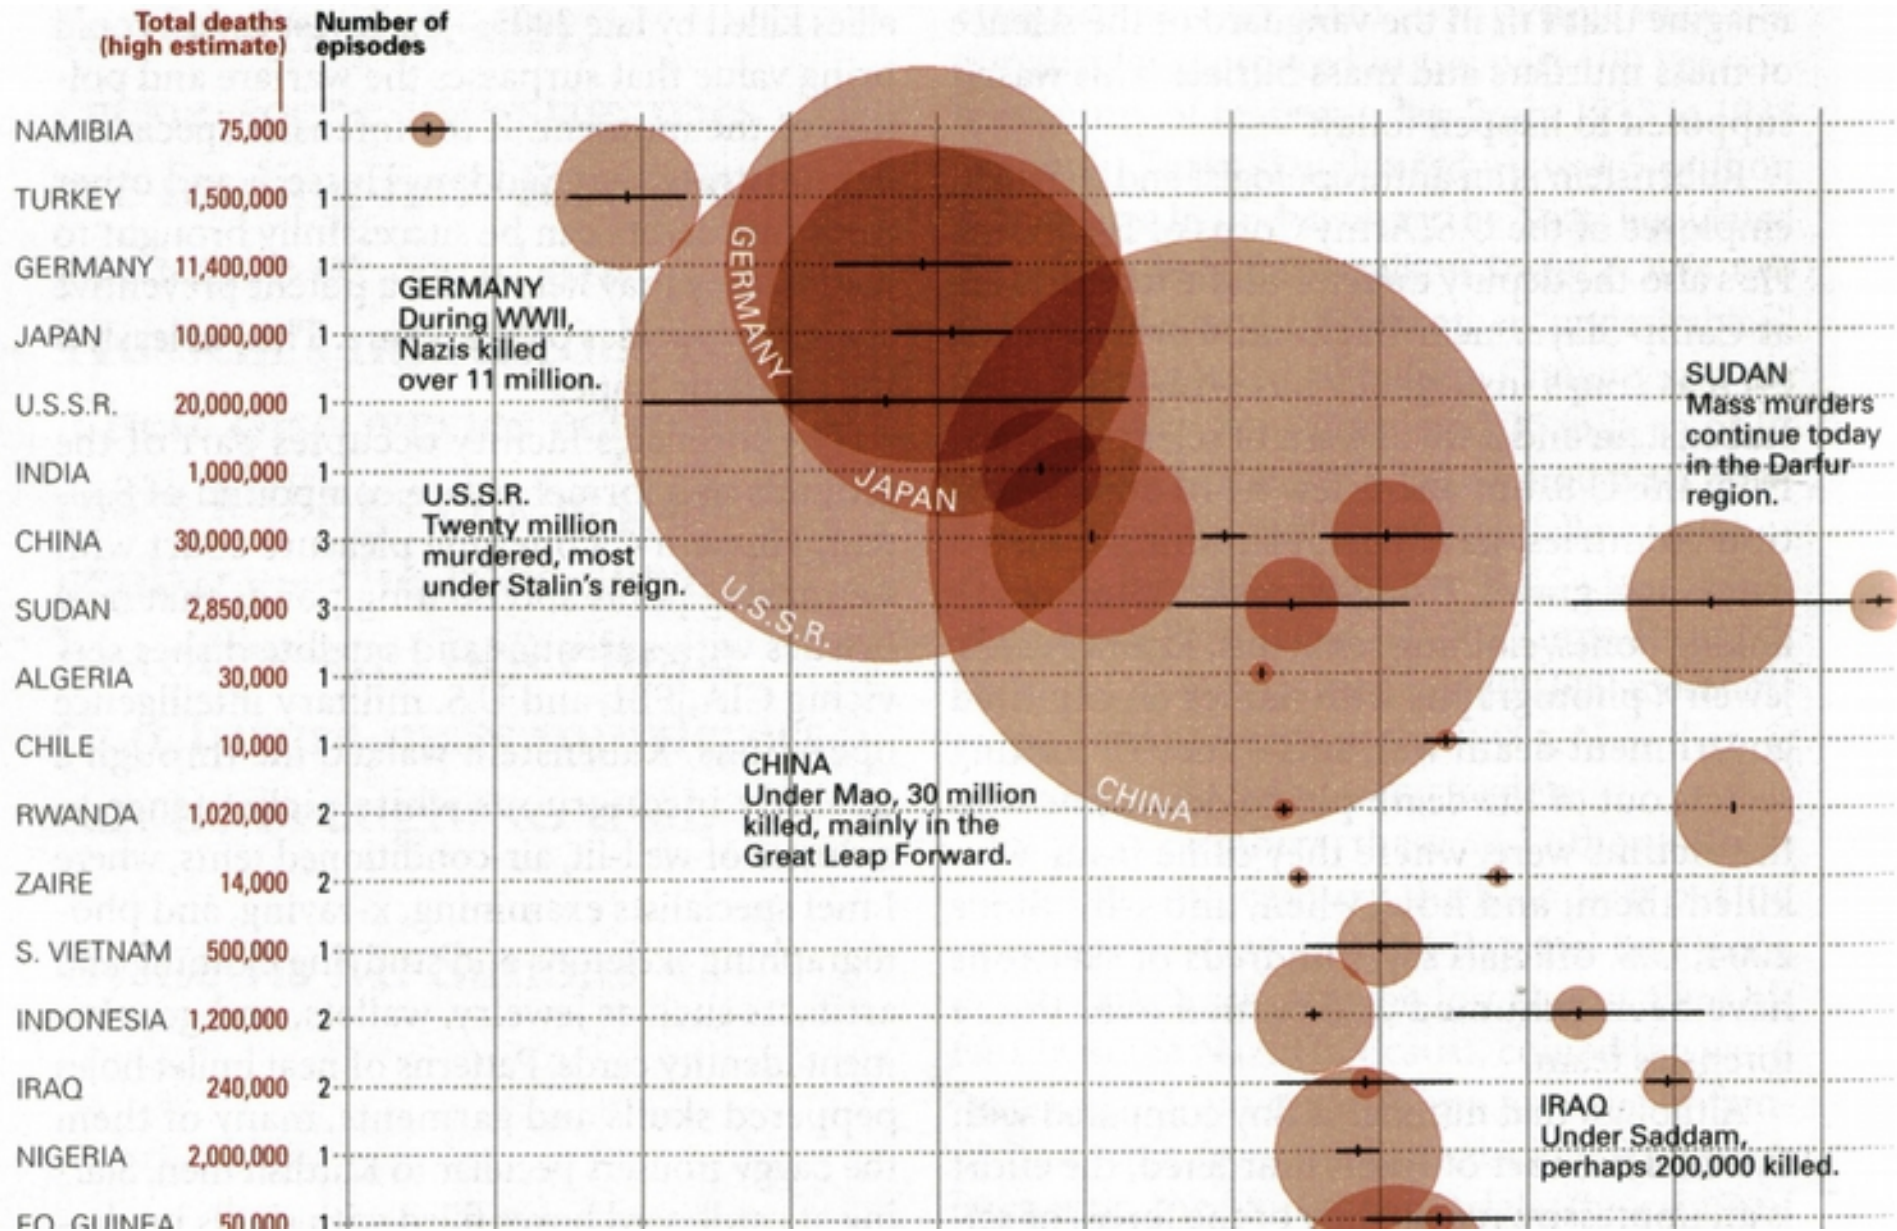

Examples of Jaipu

Earlier Generation

1st borne son

1st borne great grandson

1st borne great, great grandson

1st borne great, great, great grandson

Later Generation

The earliest forms of Jaipu go back to the Shang Dynasty (1520-1028 BCE)

The 20th Century was tough on mankind and tough on genealogy

The worst offender was **China**

WANTED

Chairman Mao Tse Tung

**Mass Murder, Genocide, Conspiracy, Torture,
Arson, Crimes Against Genealogy**

(7) Temptations of the Gods

**The Order of the Merovingian
Dynasty drives genealogy
almost as far back as
possible: 456 AD**

The Society of Saints & Sinners now drives legit genealogy back to St. Gregory of Armenia, 257—331 AD

From Merovee to Mark Anthony