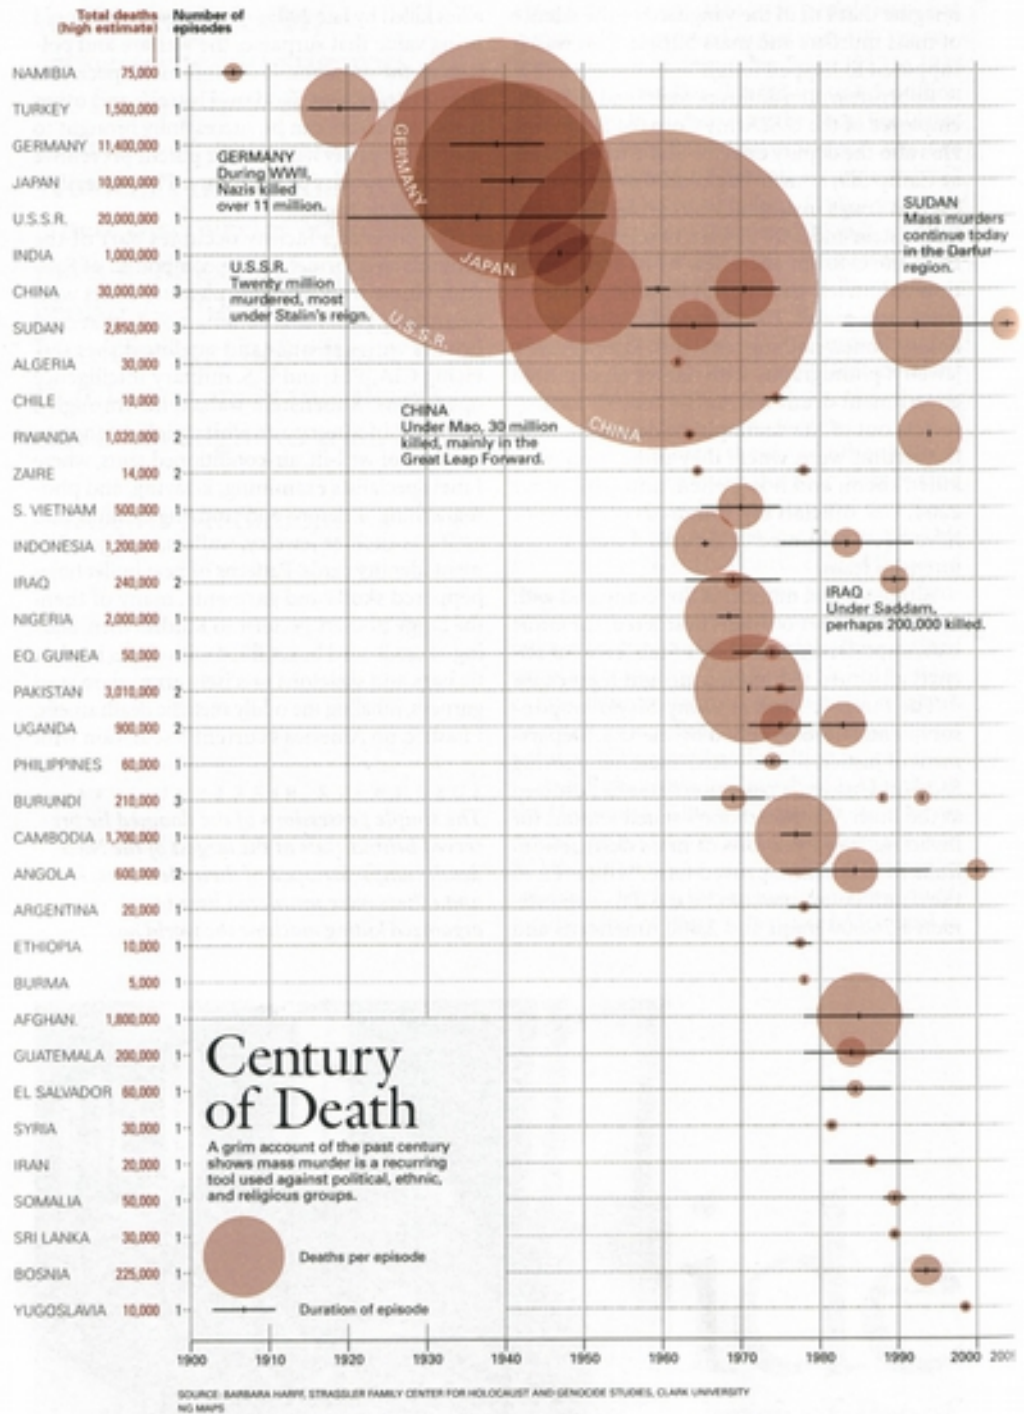

南京工部右侍郎羅江洗公像贊

是爲羅江先生顏範之意乎如笑如視如臨安仁之莊如巡應天之智如秉心太僕之淵塞如光祿司勳之精緻客有排闥而入指北壁之像詣西隣之所曰若是乎似乎不似甘泉子莞爾而笑曰嗚呼噫嘻似乎不似已落第二義員臚方齒橫眼直鼻百千萬億人人如是則亦奚甚相遠哉惟公之精誠超出乎形骸之際而踐形惟肖者斯類斯類如其似如其似

嘉靖甲午秋年弟湛若水題

南京工部右侍郎羅江洗公像贊并引

少司空洗羅江吾兒賓婦父也其季子堯相以乞補蔭如京師

Examples of Jaipu

Earlier Generation

1st borne son

1st borne great grandson

1st borne great, great grandson

1st borne great, great, great grandson

Later Generation

The earliest forms of Jaipu go back to the Shang Dynasty (1520-1028 BCE)

The 20th Century was tough on mankind and tough on genealogy

The worst offender was **China**

WANTED

Chairman Mao Tse Tung

**Mass Murder, Genocide, Conspiracy, Torture,
Arson, Crimes Against Genealogy**

(7) Temptations of the Gods

**The Order of the Merovingian
Dynasty drives genealogy
almost as far back as
possible: 456 AD**

The Society of Saints & Sinners now drives legit genealogy back to St. Gregory of Armenia, 257—331 AD

From Merovee to Mark Anthony